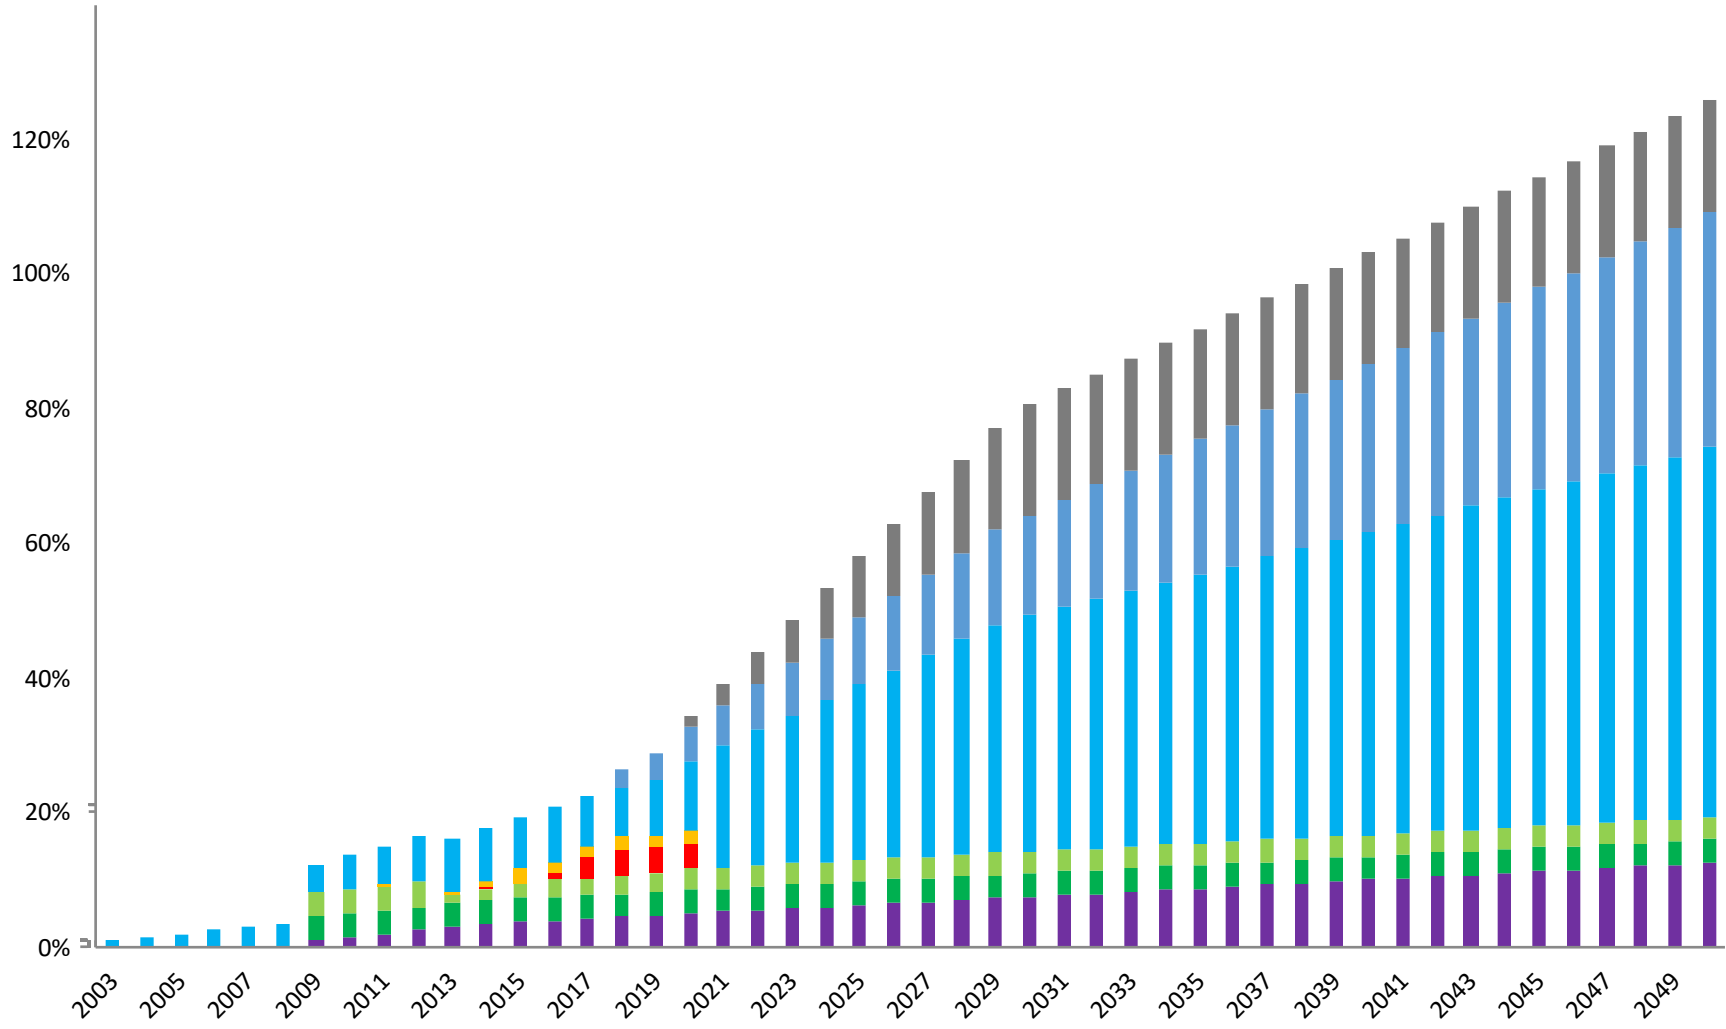

Massachusetts Renewable and Clean Energy Requirements

- MA Clean Peak Requirement
- MA RPS Class I Resource Requirement
- MA RPS Class I Solar Carve-Out II
- MA RPS Class II - Waste Energy Requirement
- MA CES Resource Incremental Requirement
- MA RPS Class I Solar Carve-Out I
- MA RPS Class II - Renewable Requirement
- MA RPS APS Requirement